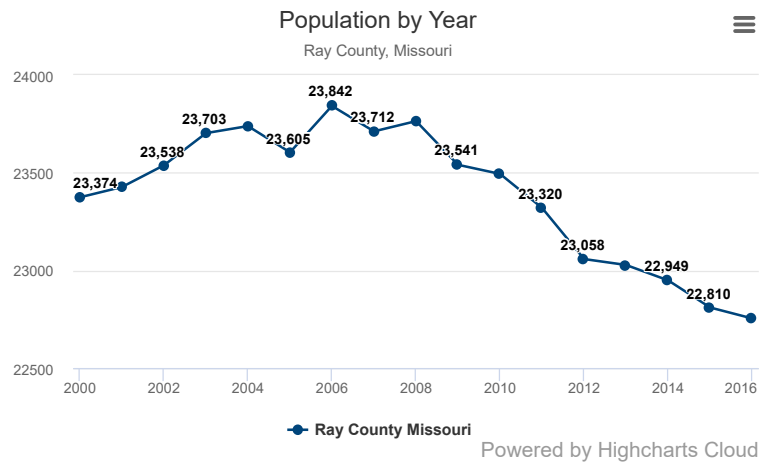

Population by Year

Source: U.S. Census, 2016