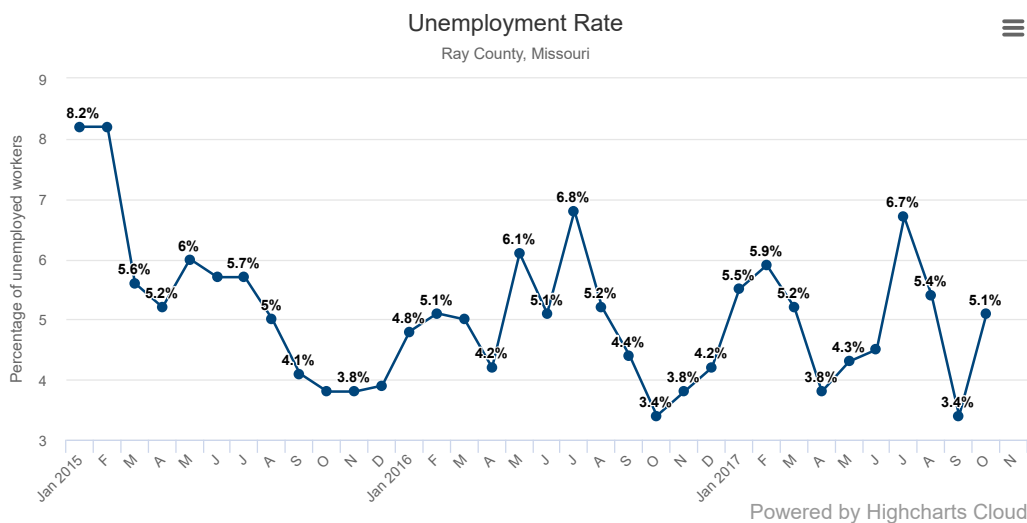

Source: American Community Survey, 2016

Workforce Commuting Patterns

There are nearly 5,500 jobs in Ray County of those 2,176 are held by residents, an additional 1,998 non-residents commute in to work. While 8,146 residents work outside the county.

Source: Longitudinal Employer-Household Demographics, 2015

Unemployment Rate

Source: Bureau of Labor Statistics, 2017

Employment of Veterans

Source: American Community Survey, 2016

Employment Centers

This map shows where large concentrations of employers reside within Ray County.