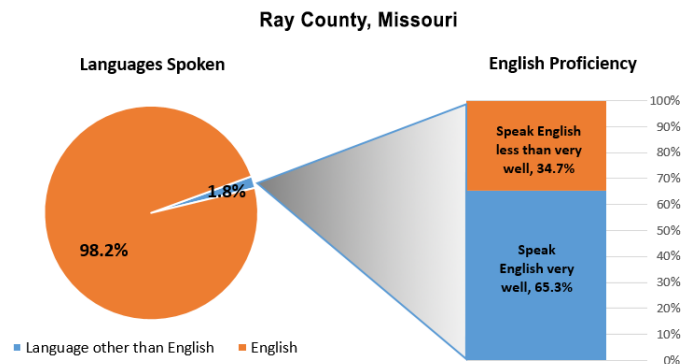

Ray County, Missouri

Demographics

Ray County, Missouri, population has decreased by 3 percent since 2000 and its population now stands at 22,754. For more information on Ray County, please visit www.raycountymo.com.

Population by Year

Source: U.S. Census, 2016

Population by Age

Source: American Community Survey, 2016

Race and Ethnicity

Source: American Community Survey, 2016

Households by Income

Source: American Community Survey, 2016

Language Proficiency

Source: American Community Survey, 2015

Educational Attainment

Compared to the KC Region, Ray County has a greater number of residents with high school diploma but only twenty percent have an associates or above.