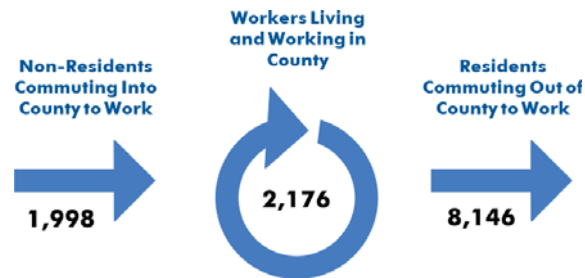

Language Proficiency

Source: American Community Survey, 2015

Educational Attainment

Compared to the KC Region, Ray County has a greater number of residents with high school diploma but only twenty percent have an associates or above.

Source: American Community Survey, 2016

Workforce Commuting Patterns

There are nearly 5,500 jobs in Ray County of those 2,176 are held by residents, an additional 1,998 non-residents commute in to work. While 8,146 residents work outside the county.

Source: Longitudinal Employer-Household Demographics, 2015

Unemployment Rate

Source: Bureau of Labor Statistics, 2017

Employment of Veterans

Source: American Community Survey, 2016

Employment Centers

This map shows where large concentrations of employers reside within Ray County.