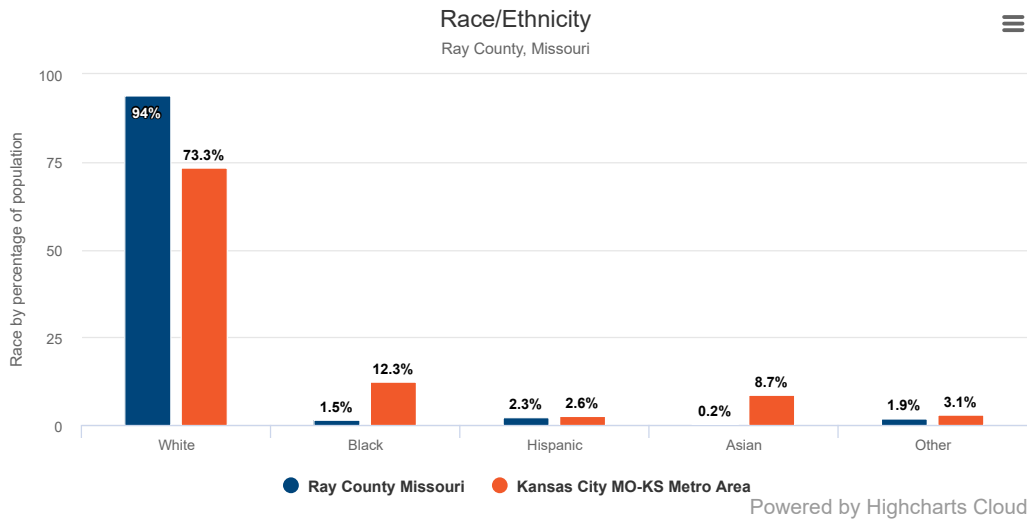

Ray County, Missouri

Demographics

Ray County, Missouri, population has decreased by 3 percent since 2000 and its population now stands at 22,754. For more information on Ray County, please visit www.raycountymo.com.

Population by Year

Source: U.S. Census, 2016

Population by Age

Source: American Community Survey, 2016

Race and Ethnicity

Source: American Community Survey, 2016

Households by Income

Source: American Community Survey, 2016

Language Proficiency

Source: American Community Survey, 2015

Educational Attainment

Compared to the KC Region, Ray County has a greater number of residents with high school diploma but only twenty percent have an associates or above.