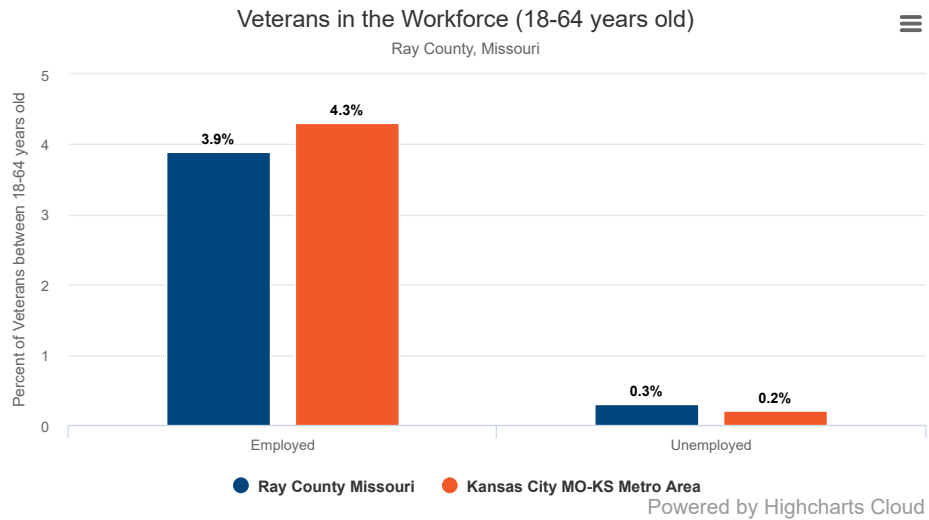

Language Proficiency

Source: American Community Survey, 2015

Educational Attainment

Compared to the KC Region, Ray County has a greater number of residents with high school diploma but only twenty percent have an associates or above.

Source: American Community Survey, 2016

Workforce Commuting Patterns

There are nearly 5,500 jobs in Ray County of those 2,176 are held by residents, an additional 1,998 non-residents commute in to work. While 8,146 residents work outside the county.

Source: Longitudinal Employer-Household Demographics, 2015

Unemployment Rate

Source: Bureau of Labor Statistics, 2017

Employment of Veterans

Source: American Community Survey, 2016

Employment Centers

This map shows where large concentrations of employers reside within Ray County.