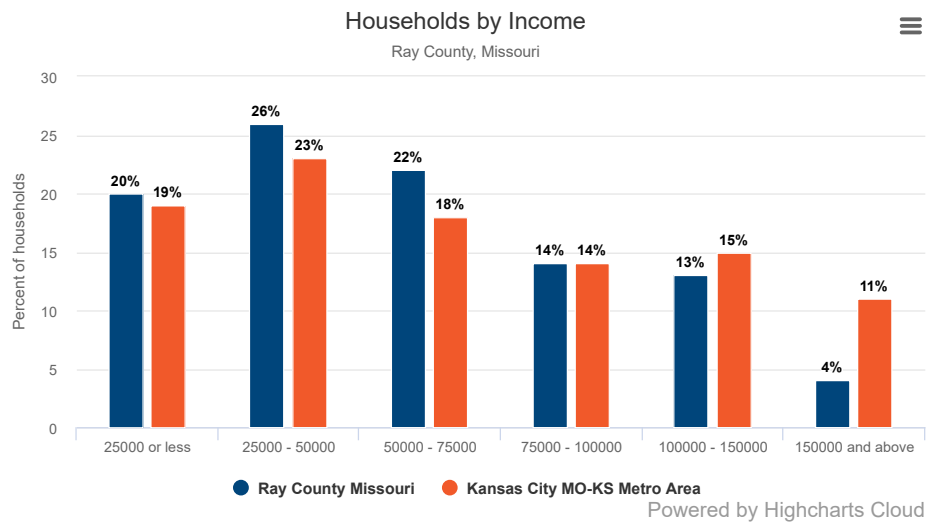

Ray County, Missouri

Demographics

Ray County, Missouri, population has decreased by 3 percent since 2000 and its population now stands at 22,754. For more information on Ray County, please visit www.raycountymo.com.

Population by Year

Source: U.S. Census, 2016

Population by Age

Source: American Community Survey, 2016

Race and Ethnicity

Source: American Community Survey, 2016

Households by Income

Source: American Community Survey, 2016

Language Proficiency

Source: American Community Survey, 2015

Educational Attainment

Compared to the KC Region, Ray County has a greater number of residents with high school diploma but only twenty percent have an associates or above.

Source: American Community Survey, 2016

Workforce Commuting Patterns

There are nearly 5,500 jobs in Ray County of those 2,176 are held by residents, an additional 1,998 non-residents commute in to work. While 8,146 residents work outside the county.