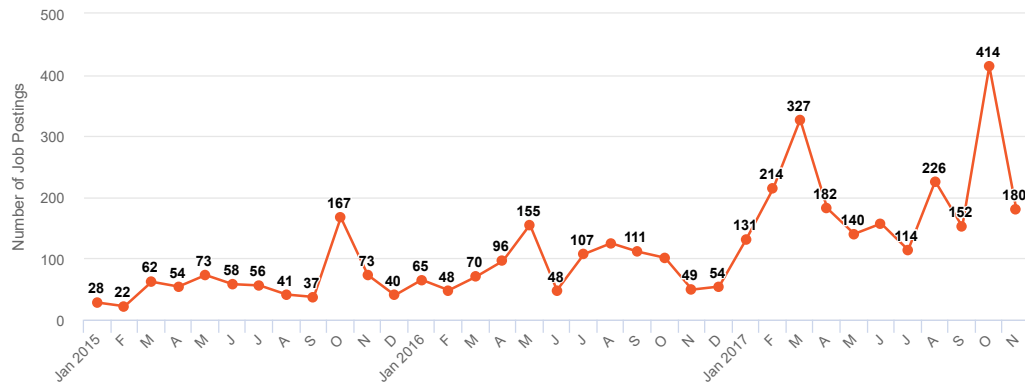

Hiring Demand Snapshot

Job Postings (since 2015)

Ray County, Missouri

Powered by Highcharts Cloud

Source: Wanted Analytics, 2017

The top occupations, industries and skills below were compiled using WANTED Analytics and span a 90-day period between Sept. 1 and Dec. 11, 2017.

Top 10 Occupations Most in Demand

- Motor Vehicle Operators
- Sales Representatives, Services
- Operations Specialties Managers
- Sales Representatives, Wholesale and Manufacturing
- Art and Design Workers
- Metal Workers and Plastic Workers
- Retail Sales Workers
- Helpers, Construction Trades
- Supervisors of Sales Workers
- Grounds Maintenance Workers