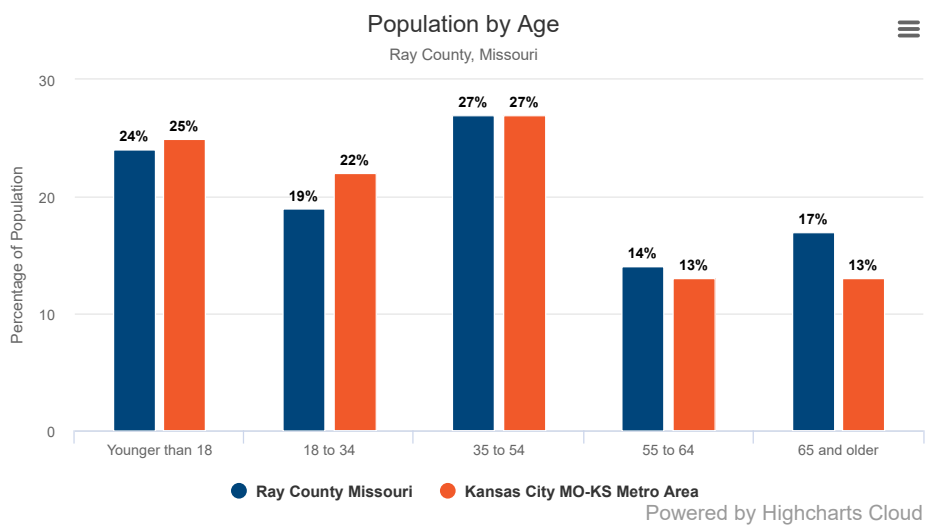

Population by Age

Source: American Community Survey, 2016