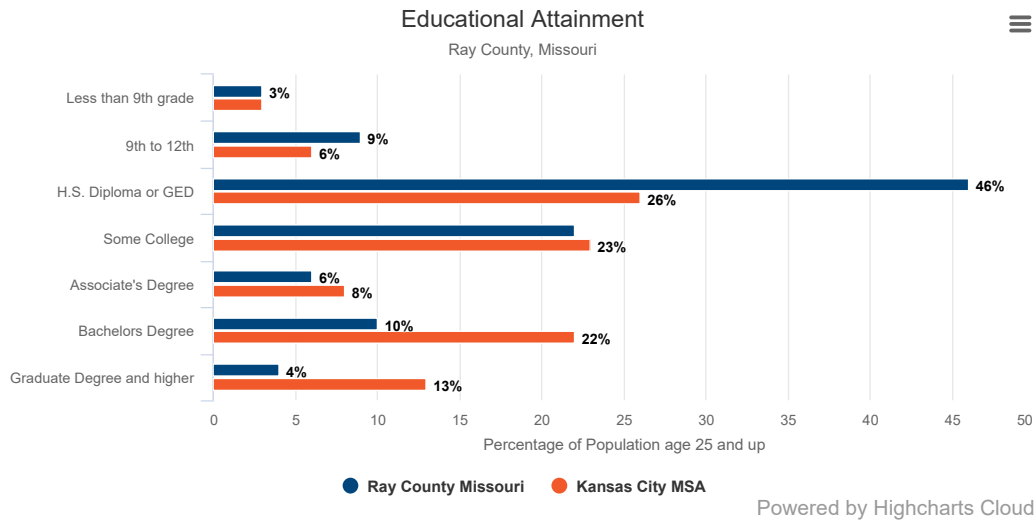

Ray County, Missouri

Demographics

Ray County, Missouri, population has decreased by 3 percent since 2000 and its population now stands at 22,754. For more information on Ray County, please visit www.raycountymo.com.

Population by Year

Source: U.S. Census, 2016

Population by Age

Source: American Community Survey, 2016

Race and Ethnicity

Source: American Community Survey, 2016

Households by Income

Source: American Community Survey, 2016

Language Proficiency

Source: American Community Survey, 2015

Educational Attainment

Compared to the KC Region, Ray County has a greater number of residents with high school diploma but only twenty percent have an associates or above.